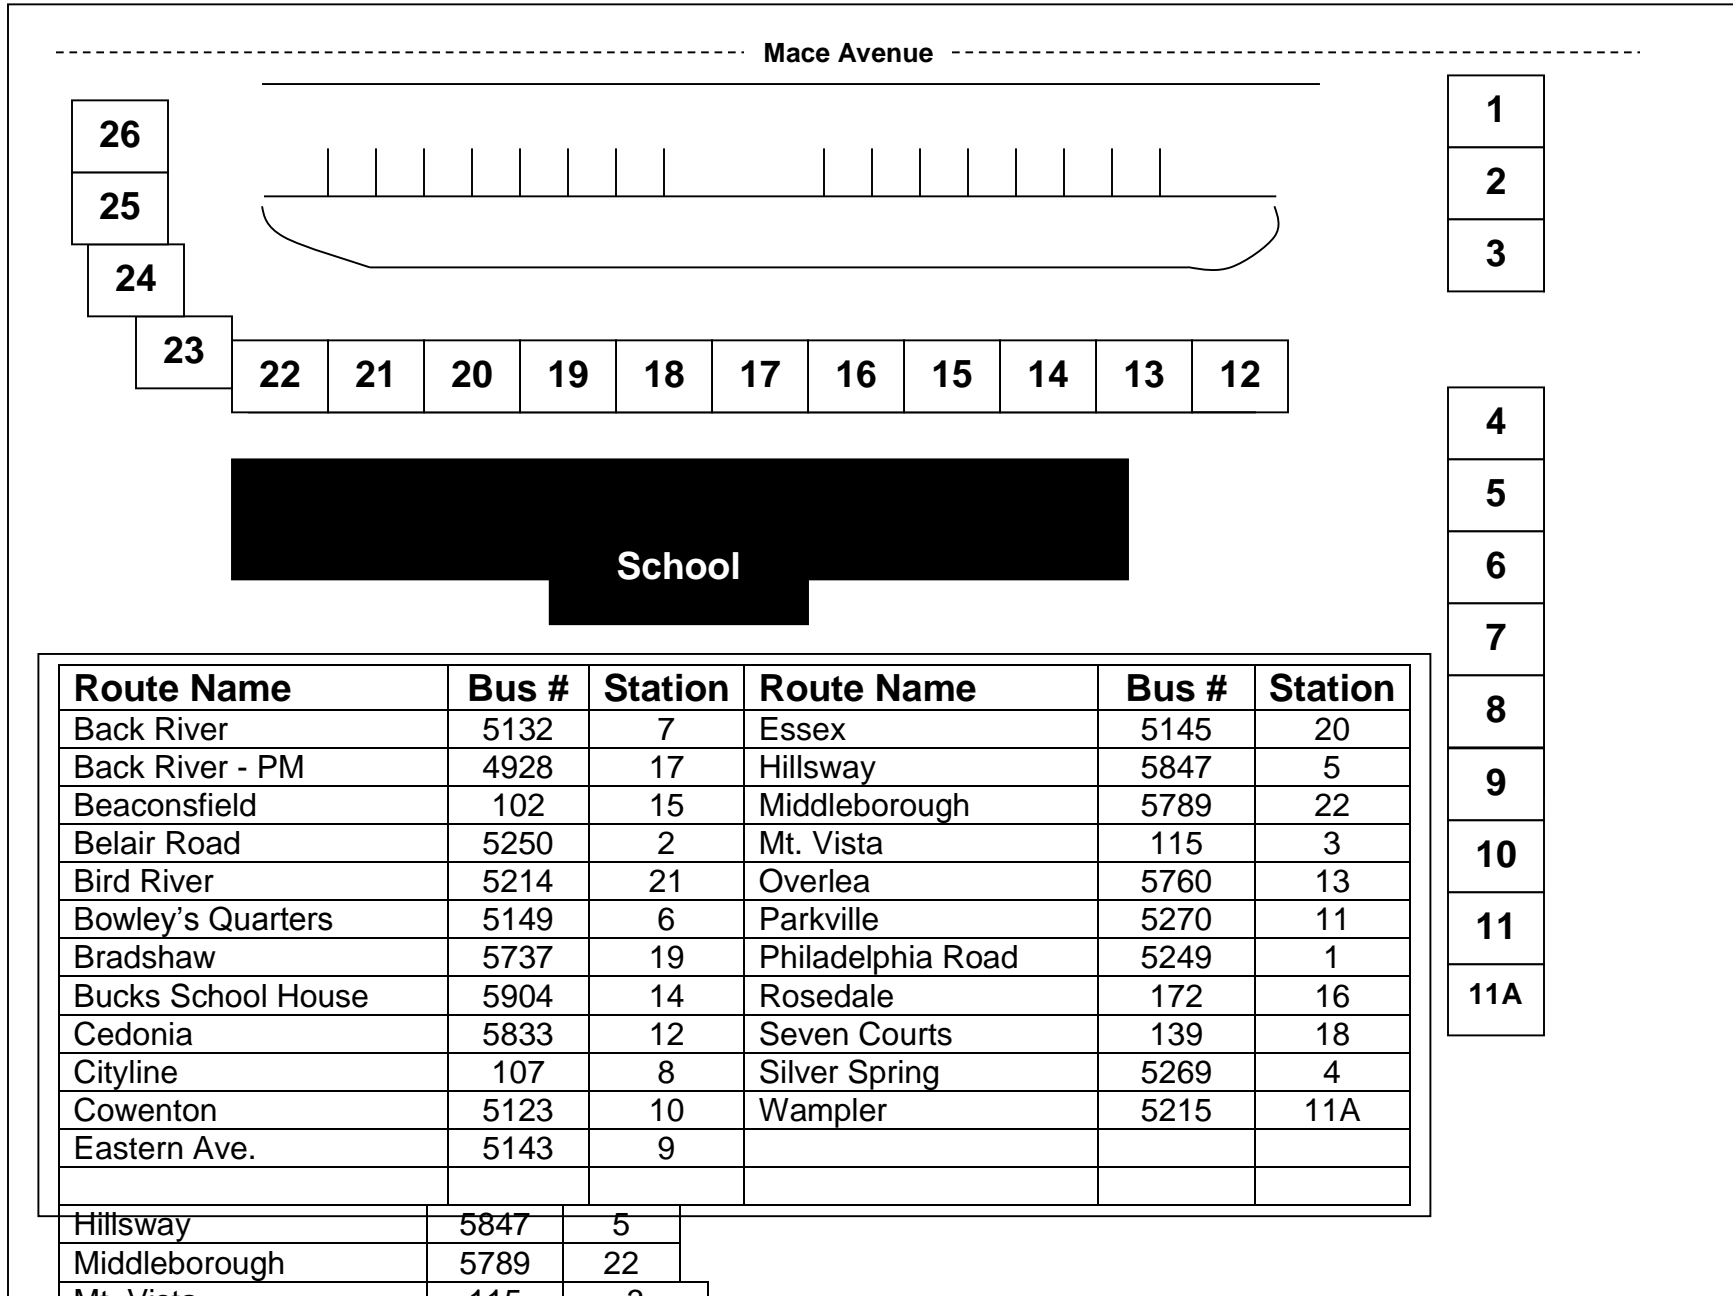

Eastern Technical High School Bus Loading Stations 2016-2017

Updated 8/9/16

22	21	20	19	18	17	16	15	14	13	12
----	----	----	----	----	----	----	----	----	----	----

Route Name	Bus #	Station	Route Name	Bus #	Station
Back River	5132	7	Essex	5145	20
Back River - PM	4928	17	Hillsway	5847	5
Beaconsfield	102	15	Middleborough	5789	22
Belair Road	5250	2	Mt. Vista	115	3
Bird River	5214	21	Overlea	5760	13
Bowley's Quarters	5149	6	Parkville	5270	11
Bradshaw	5737	19	Philadelphia Road	5249	1
Bucks School House	5904	14	Rosedale	172	16
Cedonia	5833	12	Seven Courts	139	18
Cityline	107	8	Silver Spring	5269	4
Cowenton	5123	10	Wampler	5215	11A
Eastern Ave.	5143	9			

Hillsway	5847	5
Middleborough	5789	22
Mt. Vista	115	3
Overlea	5760	13

- 1
- 2
- 3

- 4
- 5
- 6
- 7
- 8
- 9
- 10
- 11
- 11A